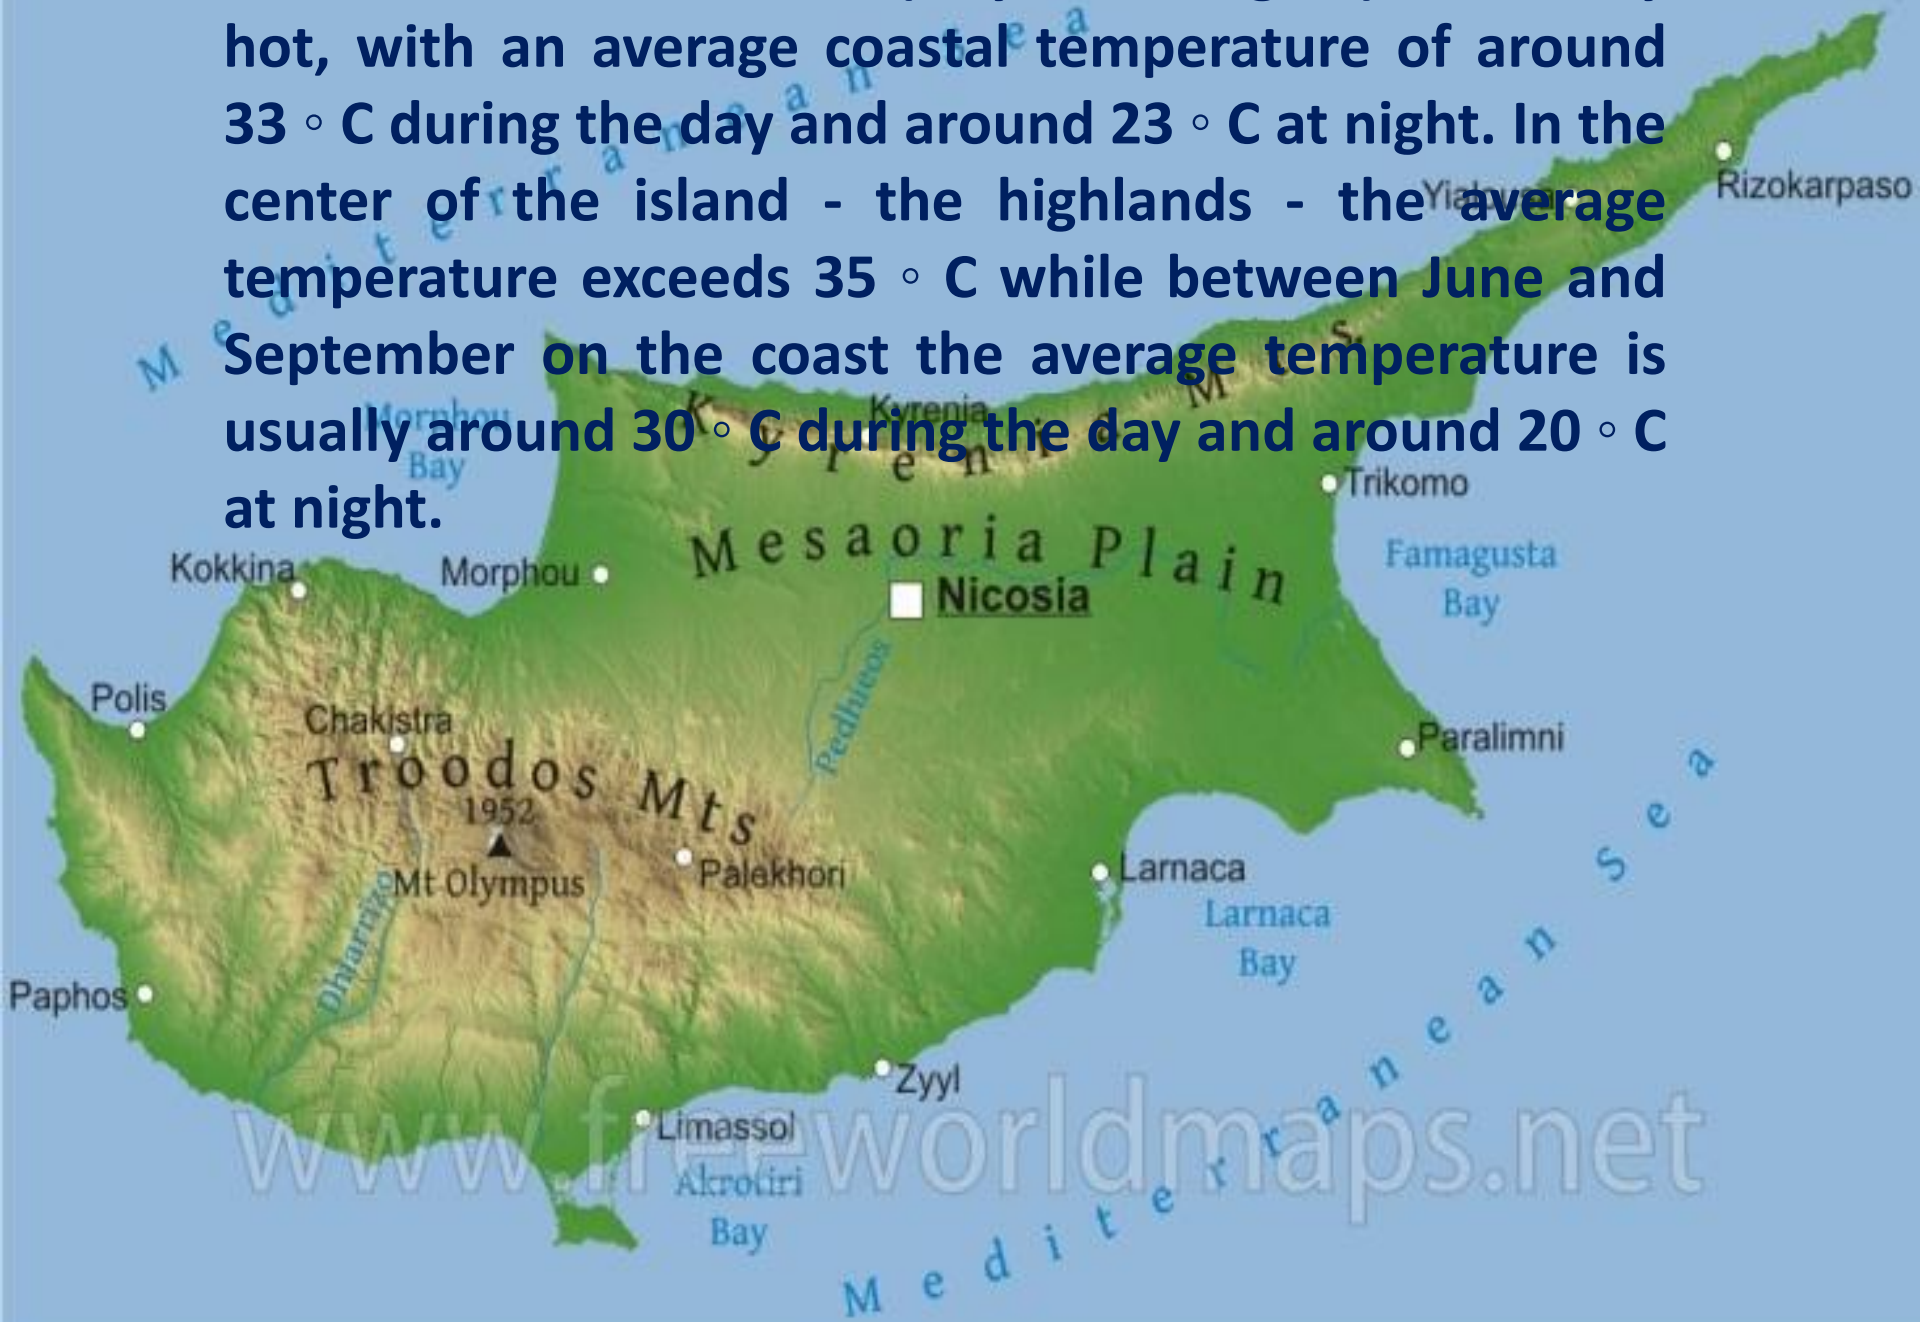

The middle of summer (July and August) is usually hot, with an average coastal temperature of around 33 ° C during the day and around 23 ° C at night. In the center of the island - the highlands - the average temperature exceeds 35 ° C while between June and September on the coast the average temperature is usually around 30 ° C during the day and around 20 ° C at night.